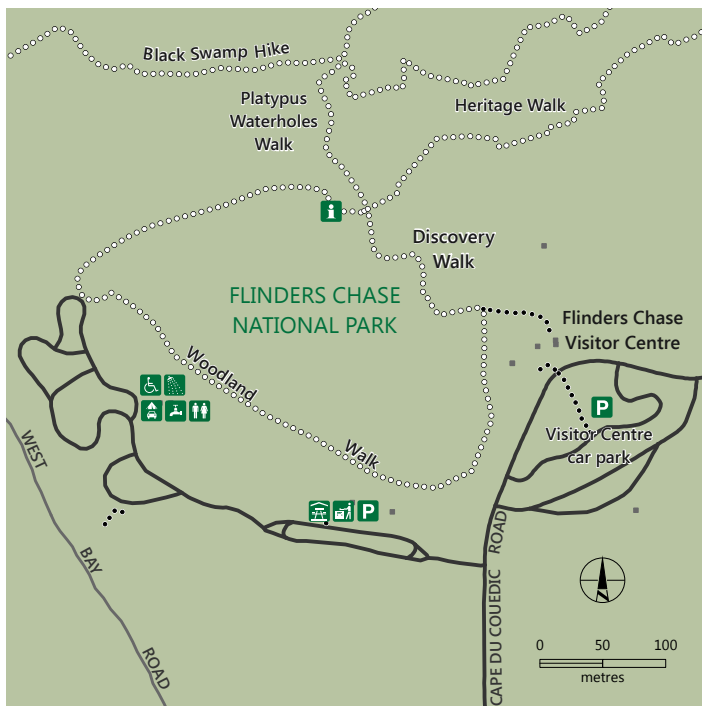

16. Discovery Walk

This short walk will take you from the Flinders Chase Visitor Centre to the Walking Trail Information Shelter overlooking Black Swamp. Interpretive signs along the way will help hone your wildlife observation skills.

Signs at the Black Swamp Lookout shelter give information about other hikes and walks accessed from here.

Access

This walk leaves from and returns to the Flinders Chase Visitor Centre. Refer to pages 26-29.

Walk
10 min return
400 m return