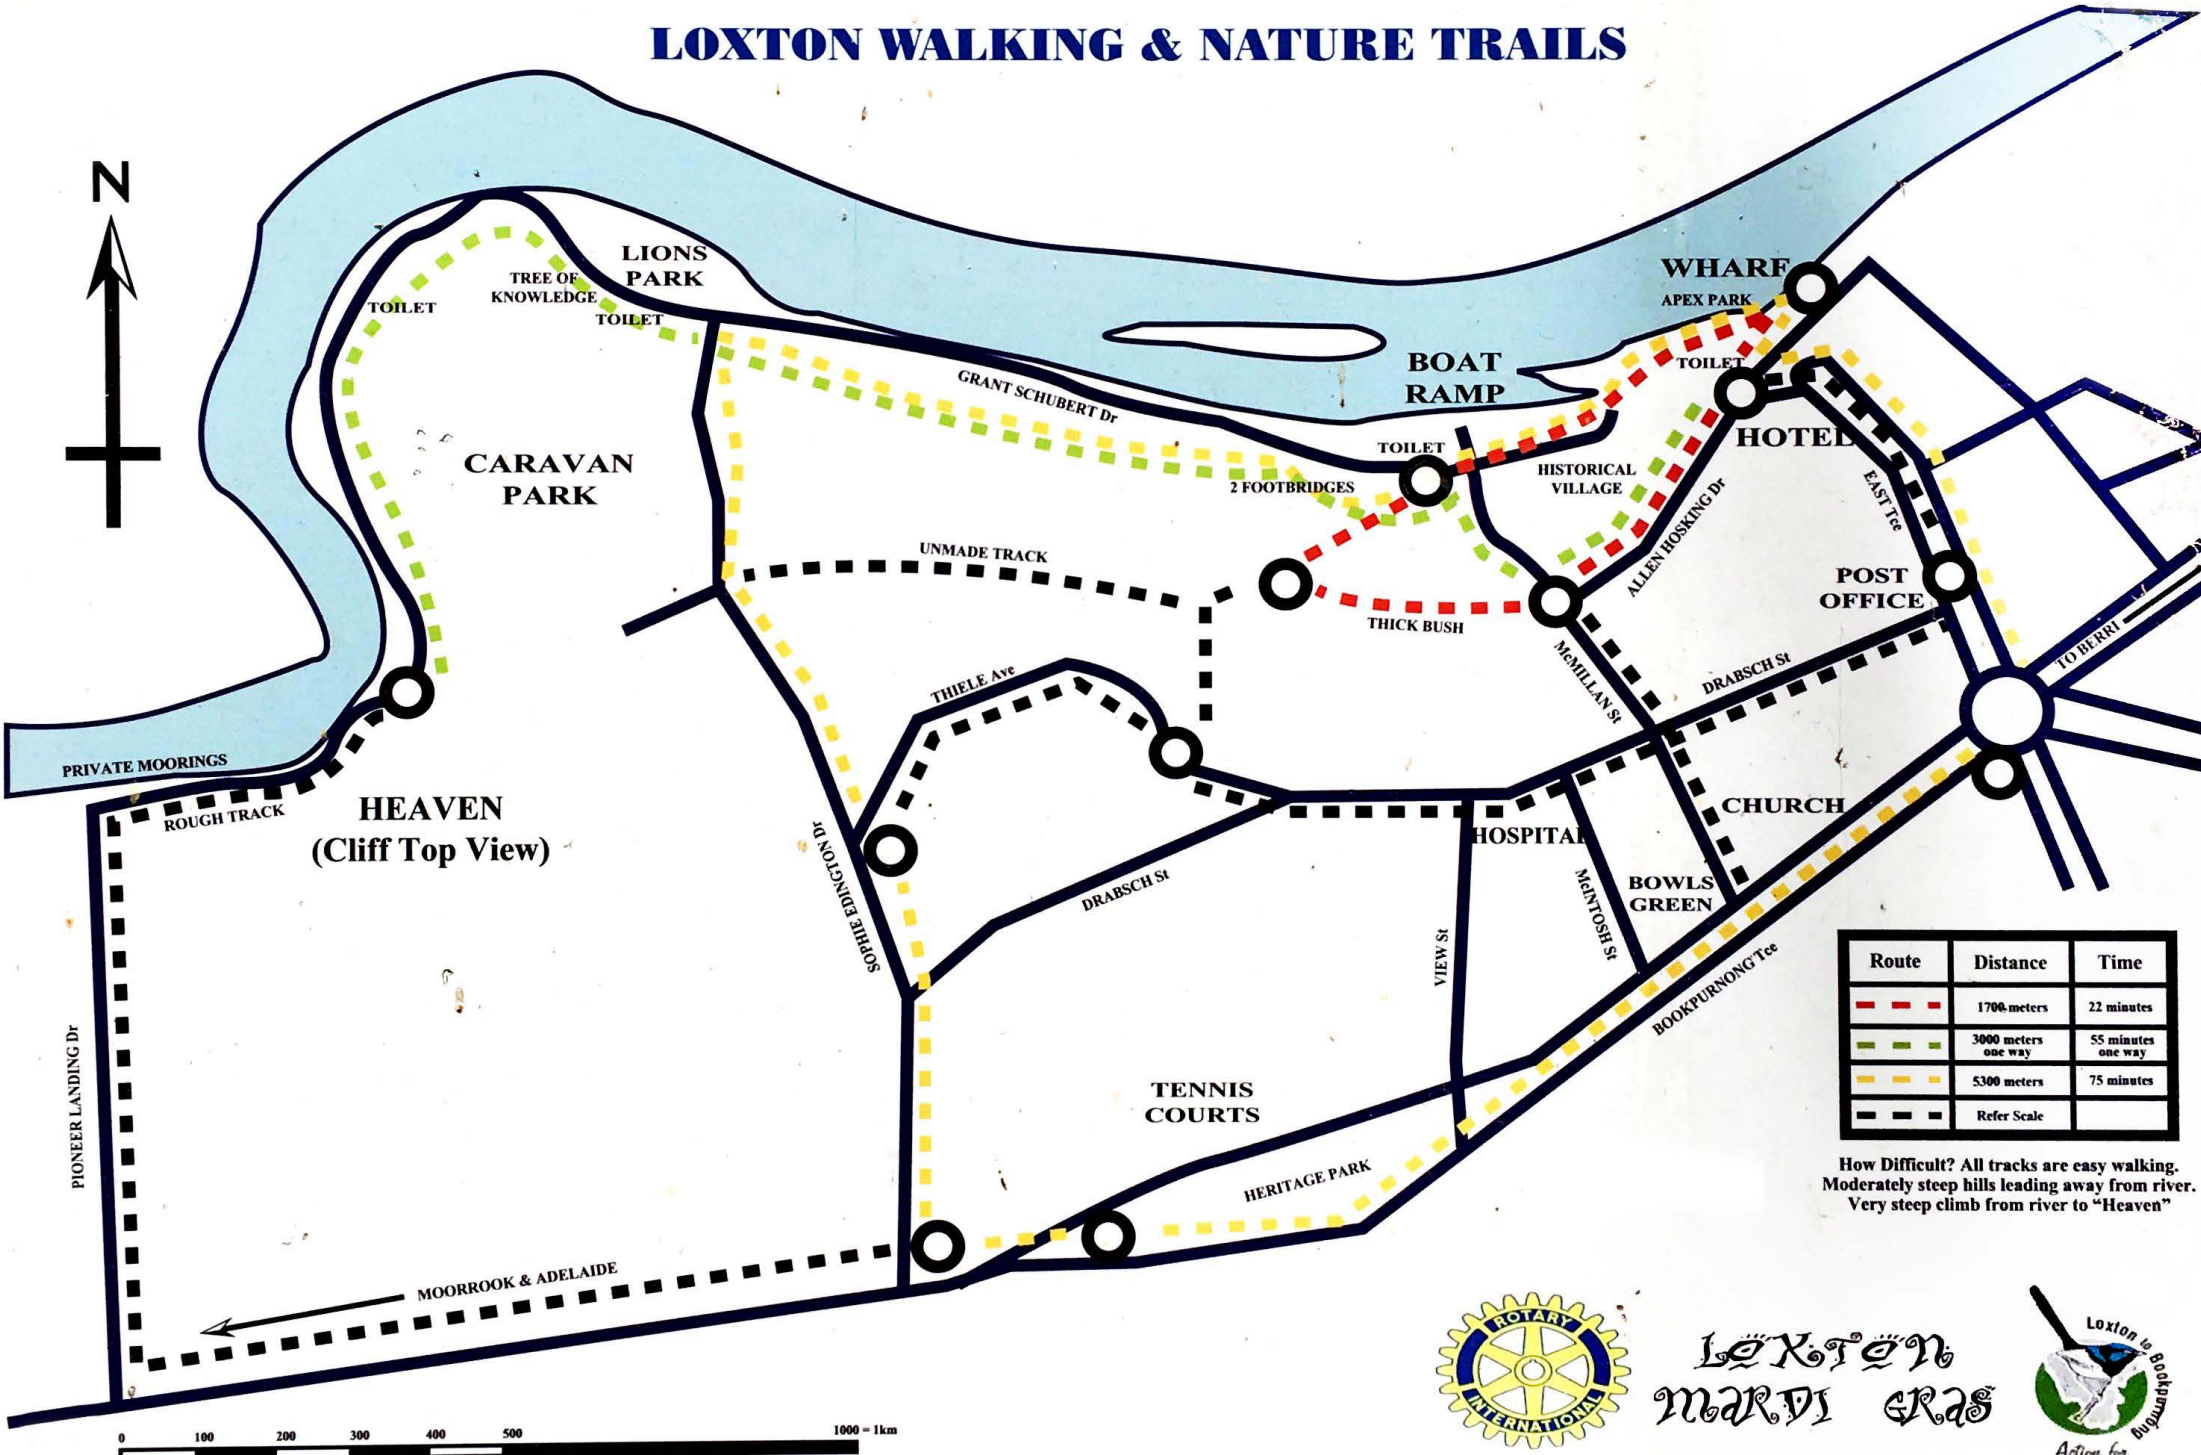

LOXTON WALKING & NATURE TRAILS

Route	Distance	Time
	1700 meters	22 minutes
	3000 meters one way	55 minutes one way
	5300 meters	75 minutes
	Refer Scale	

How Difficult? All tracks are easy walking.
Moderately steep hills leading away from river.
Very steep climb from river to "Heaven"

Loxton
Mardi Gras