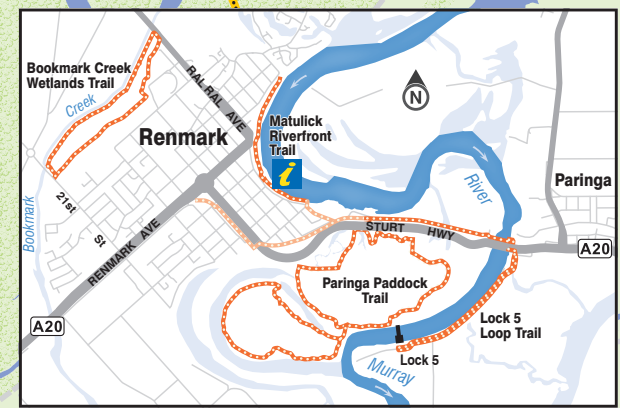

Matulick Riverfront Trail & Renmark Town Trails

- Parking
- Picnic Area
- Toilets
- Playground
- SK8 Park
- BMX Track
- Library
- Boat Ramp
- Church
- Matulick Riverfront Trail
- Shared Path
- Paringa Paddock Trail
- Lock 5 Loop

Renmark Paringa Council Trails

- Matulick Riverfront 3.5km
- Bookmark Creek Wetlands 3.5km
- Paringa Paddock 7.8
- Lock 5 Loop 6.8

Renmark Paringa Council